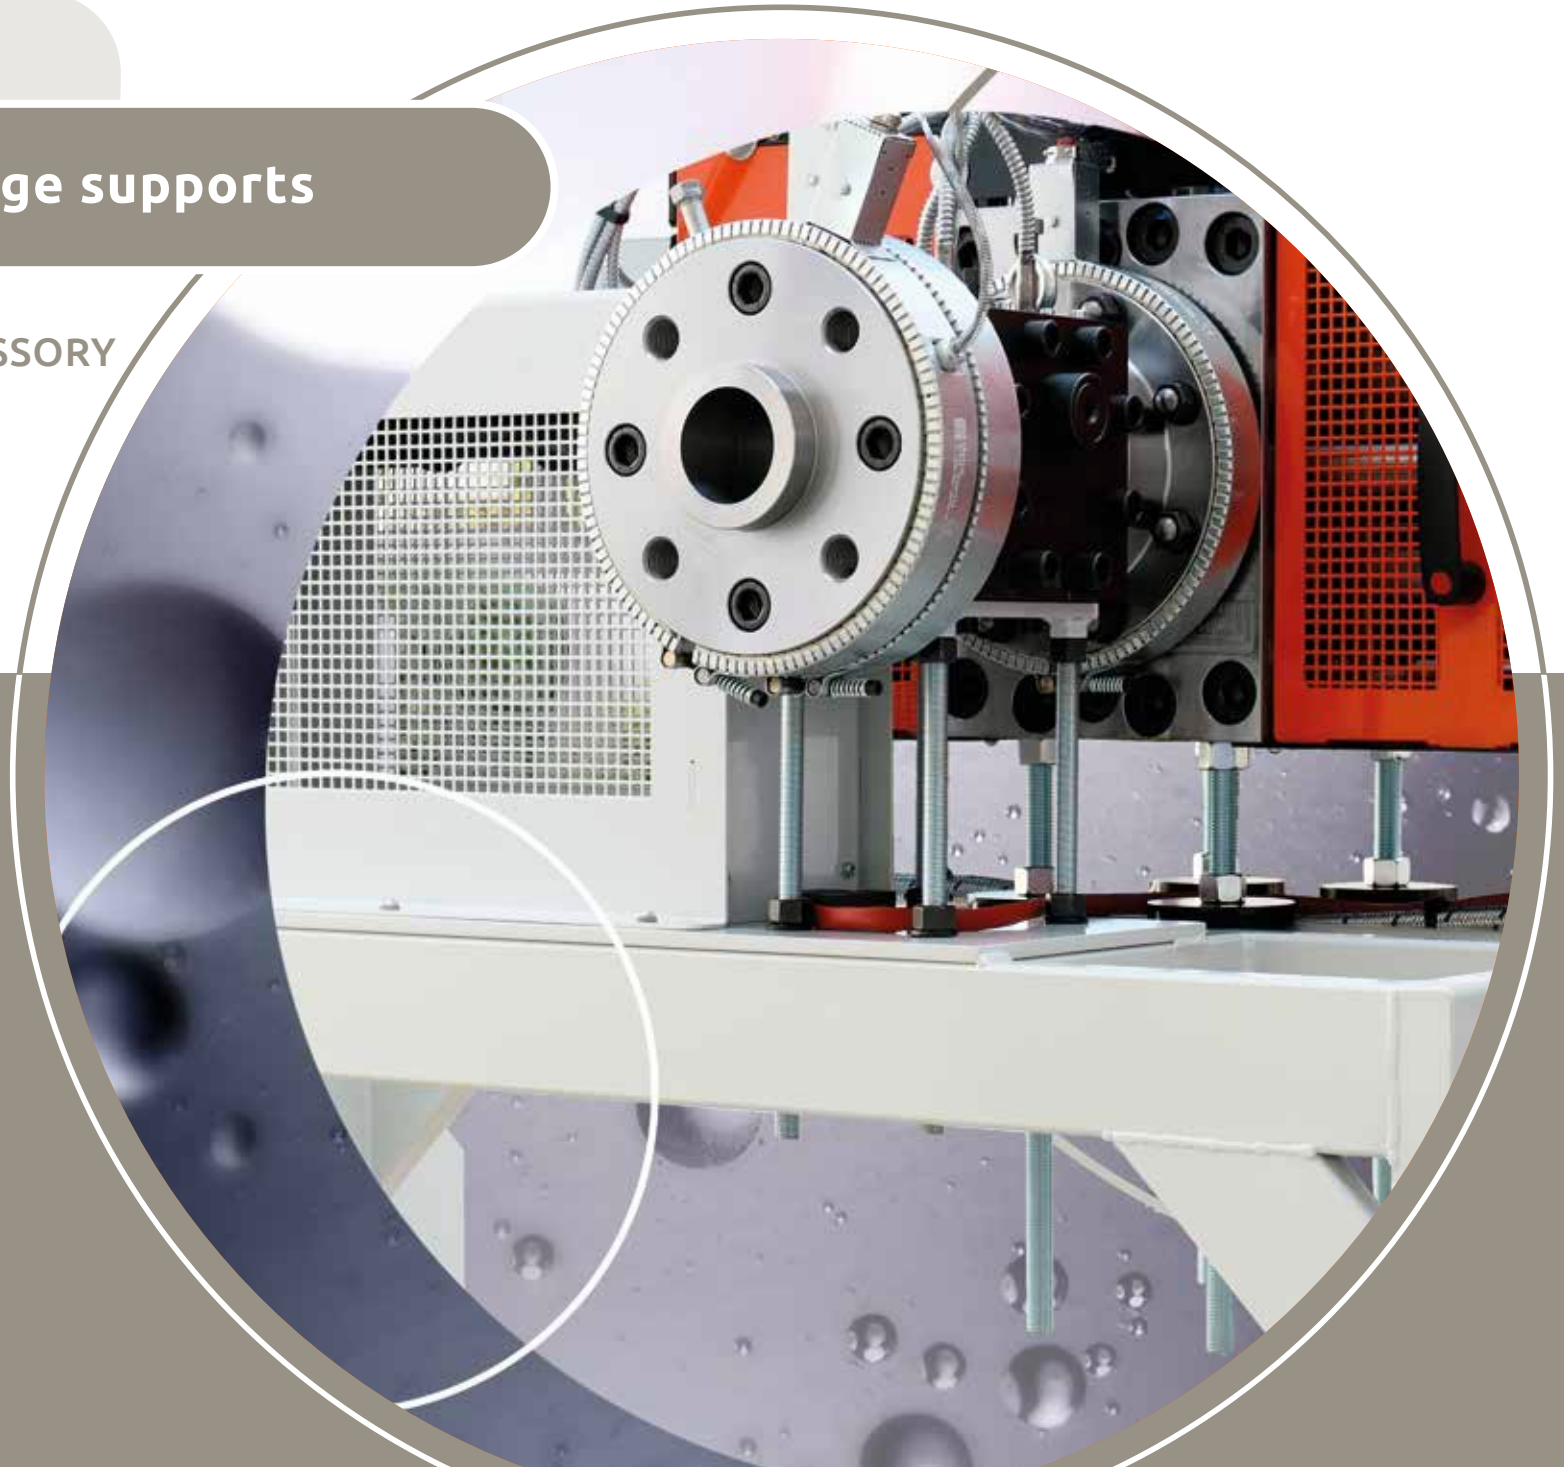

## BDCS undercarriage supports

FROM SIMPLE ACCESSORY  
TO CUSTOMIZED  
SUPPORTING  
STRUCTURE

**Our simple undercarriage supports** have evolved in the two axis mobile versions on rails and in the most recent load-bearing structures with screen changer carriages, hydraulically operated, mounted on recirculating balls ground guides.